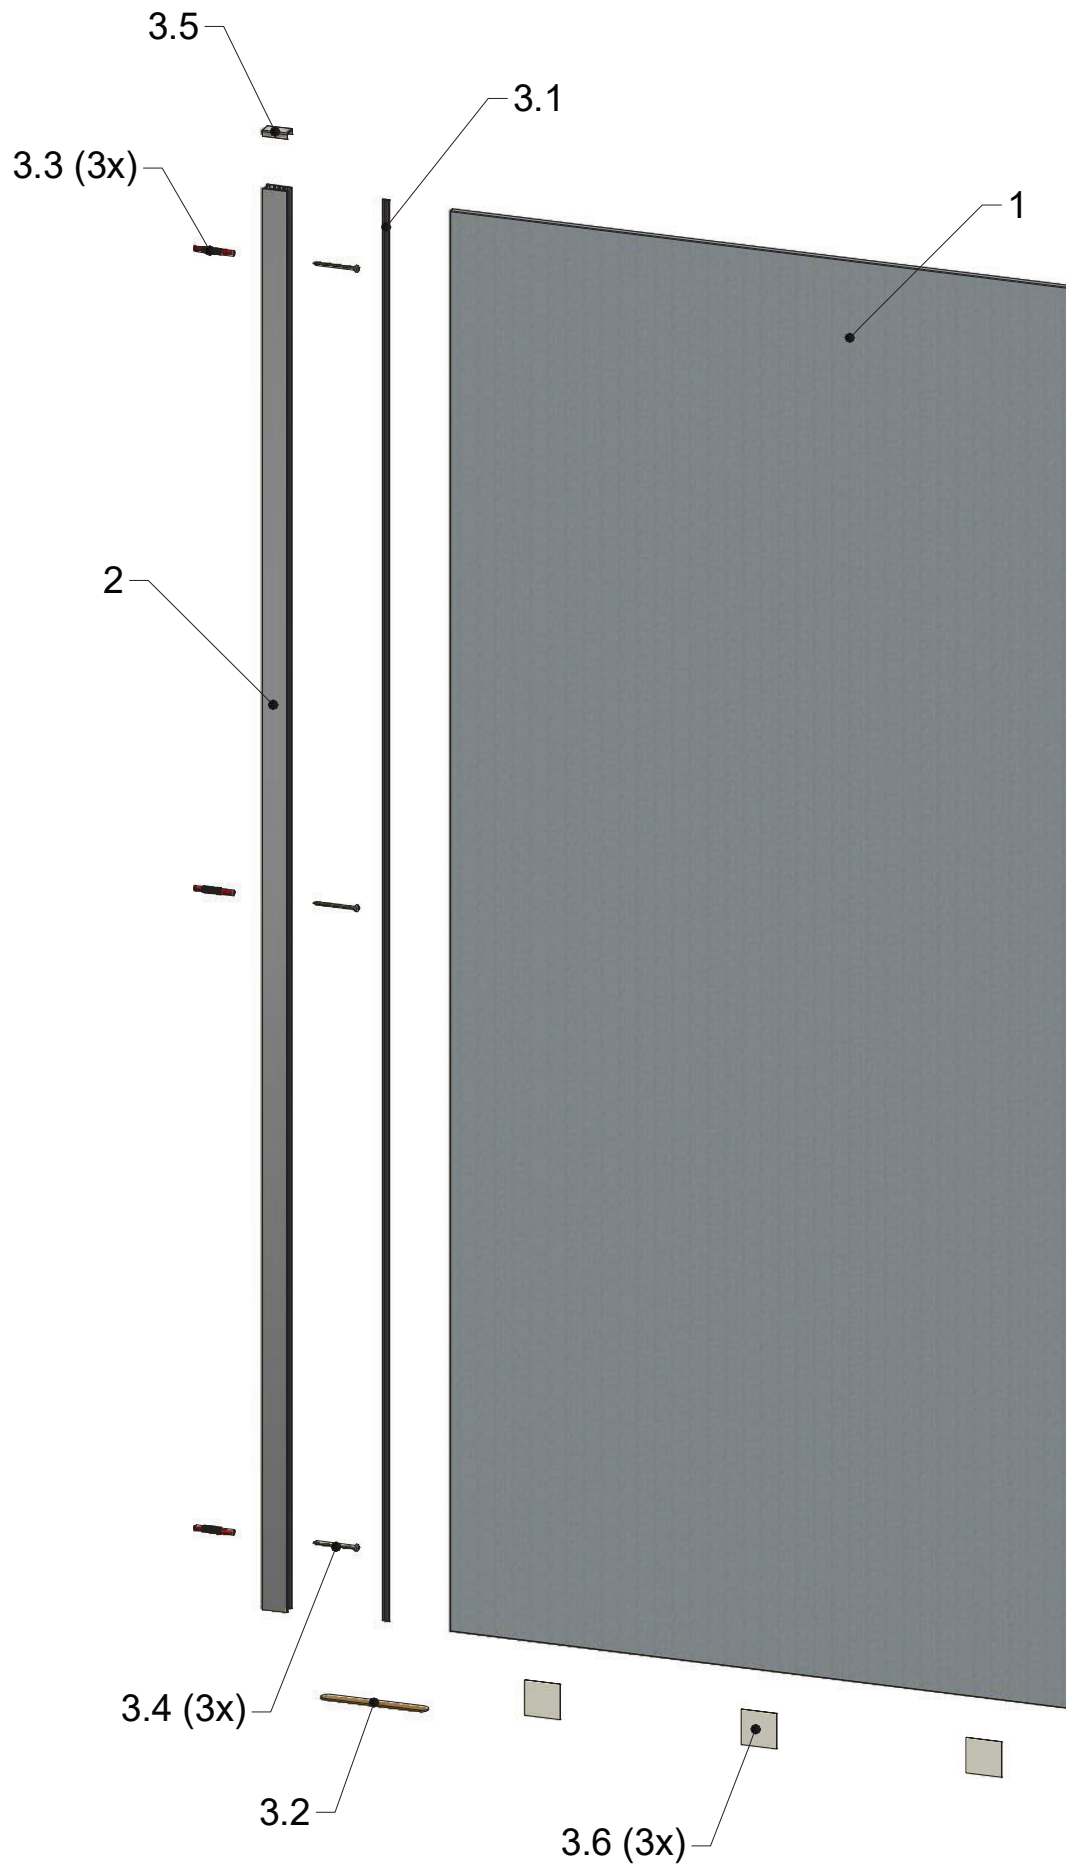

ALINA TWF

AI TWF

POS	PREVIEW	PCS	SPARE PART
1		1	V321
2		1	P323
3	ACCESSORIES	1	S48

3. S48	
POS.	PREVIEW
3.1	1x 
3.2	1x 
3.3	3x 
3.4	3x 
3.5	1x 
3.6	3x 

1. V321		
SIZE	GLASS	SPARE PART
400	clear glass	ND03-0972-02
500	clear glass	ND03-0973-02
600	clear glass	ND03-0974-02
700	clear glass	ND03-0975-02
800	clear glass	ND03-0976-02
900	clear glass	ND03-0977-02
1000	clear glass	ND03-0978-02
1100	clear glass	ND03-0979-02
1200	clear glass	ND03-0980-02
1400	clear glass	ND03-0990-02

2. P323	
PROFILE	SPARE PART
brillant	MB0929
black	MB2446

3. S48	
ACCESSORIES	SPARE PART
brillant	P6911
black	P6912