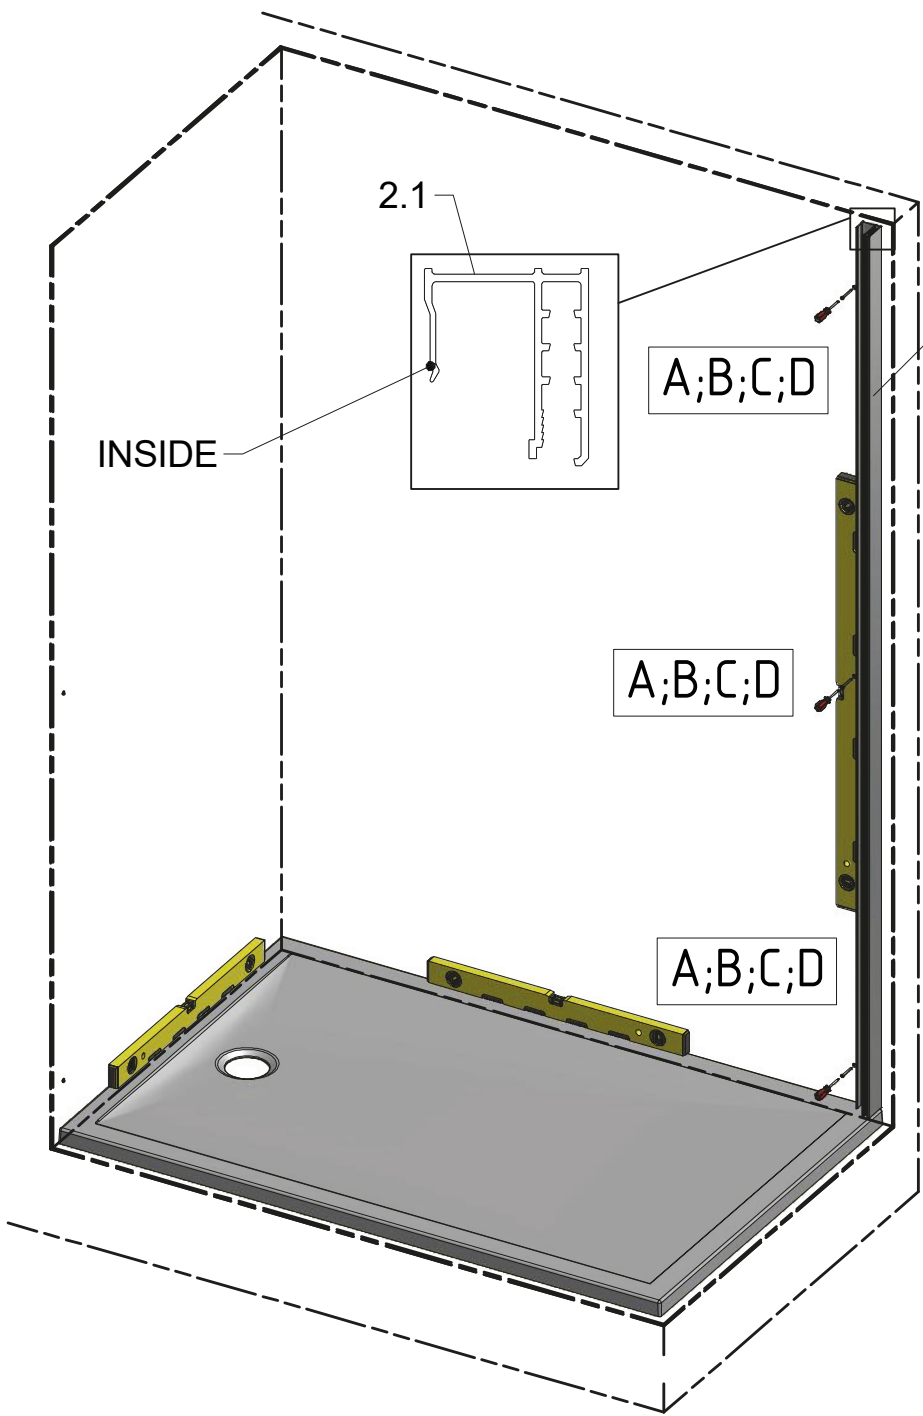

RIGHT Installation
(with MI D2L)