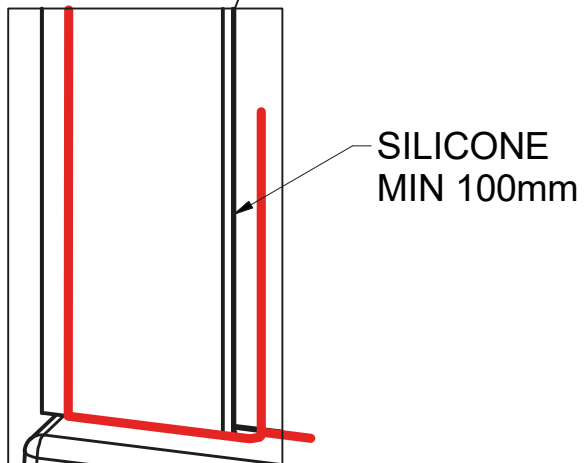

MI FX2	
TYPE	X (mm)
750	725-750
800	775-800
900	875-900
1000	975-1000
1100	1075-1100
1200	1175-1200

Next step in instructions is for right installation  
(for left installation - proceed in a mirror image)

**LEFT Installation**  
**(with MI D2R)**

**RIGHT Installation**  
**(with MI D2L)**

installation according  
to the instructions included  
with the MI D2 product

K