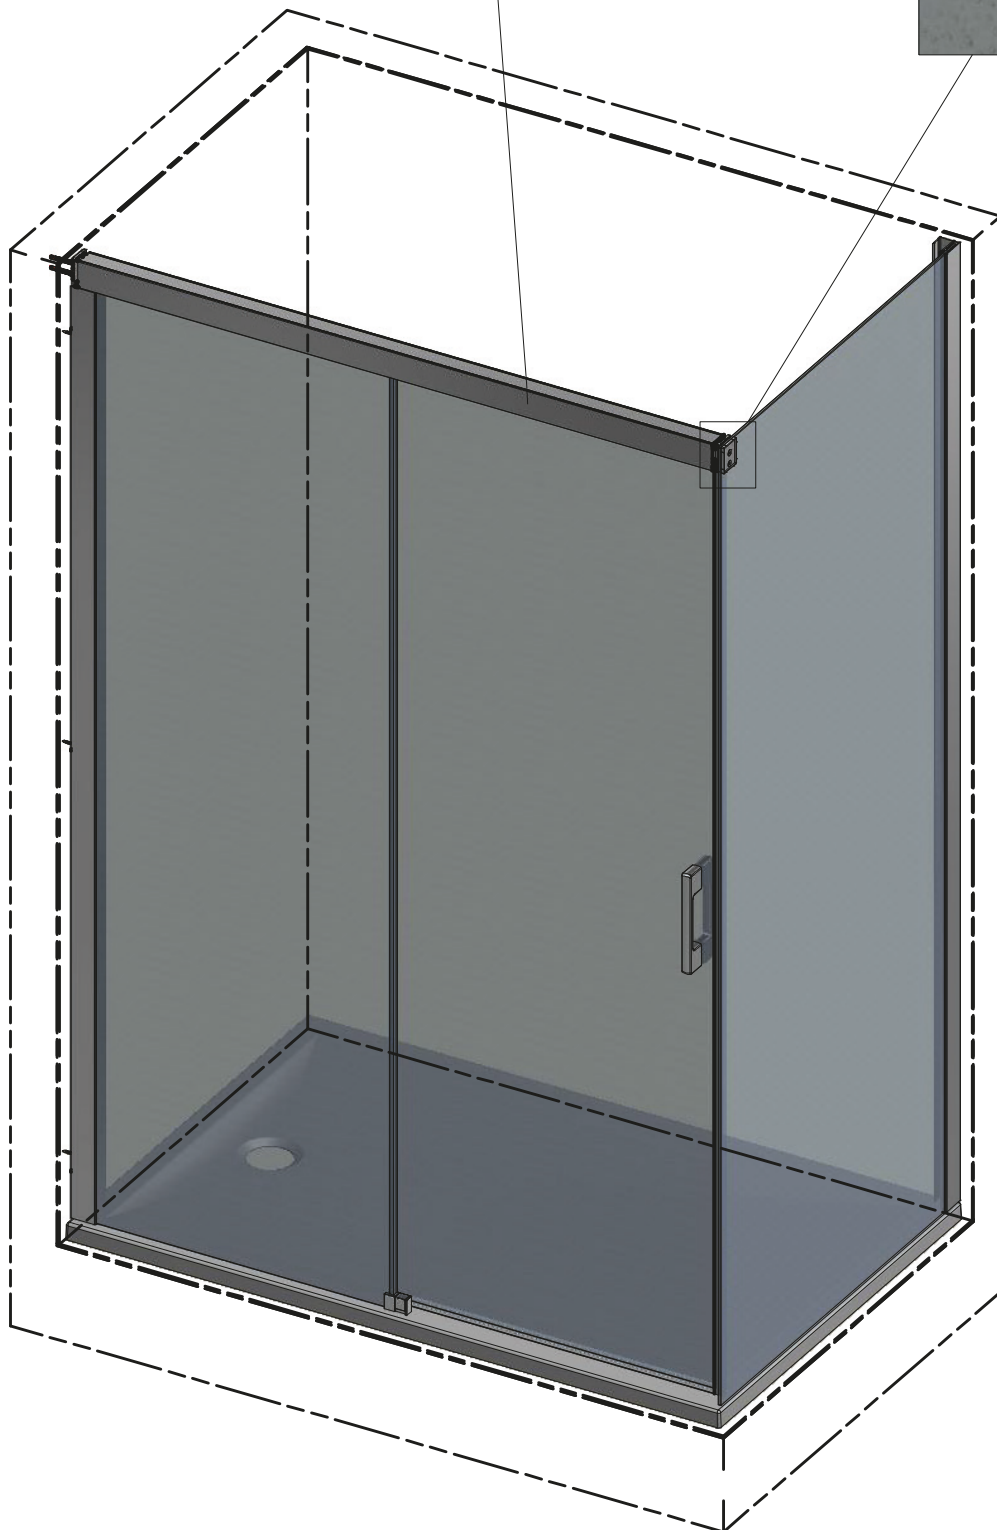

installation according
to the instructions included
with the MI D2 product