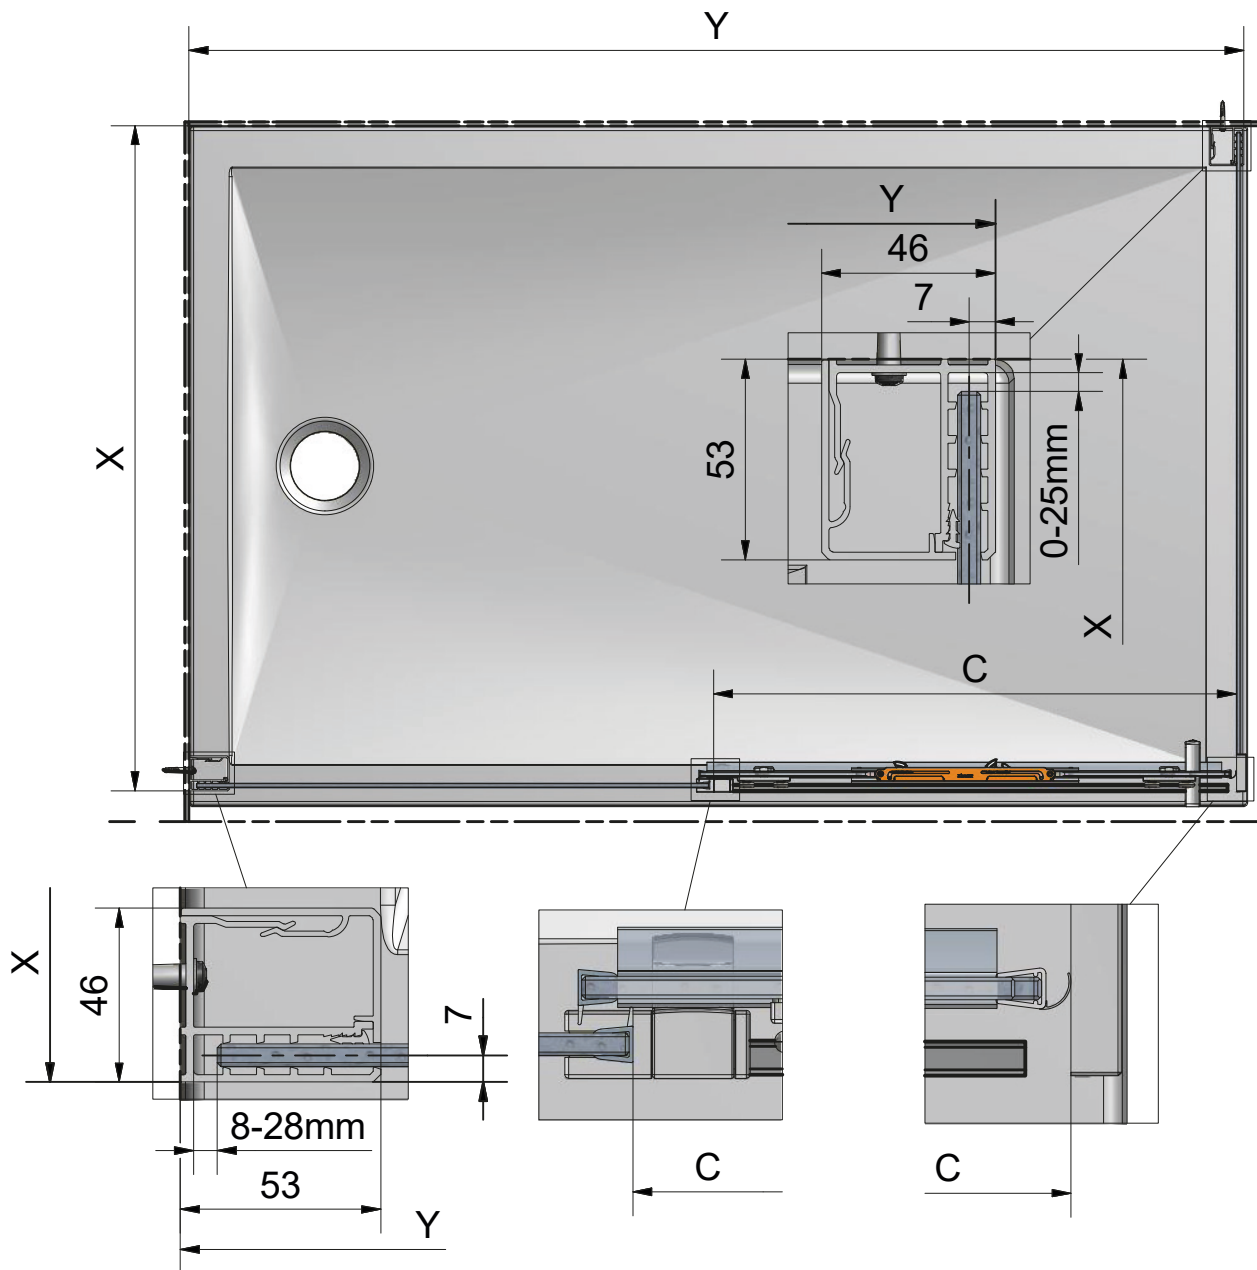

MI D2L / MI D2R + MI FX2

MI D2L/MI D2R		
TYPE	C (mm)	Y (mm)
1000	400	980-1020
1100	450	1080-1120
1200	500	1180-1220
1300	550	1280-1320
1400	600	1380-1420
1500	650	1480-1520
1600	700	1580-1620
1700	750	1680-1720
1800	800	1780-1820

MI FX2	
TYPE	X (mm)
750	725-750
800	775-800
900	875-900
1000	975-1000
1100	1075-1100
1200	1175-1200