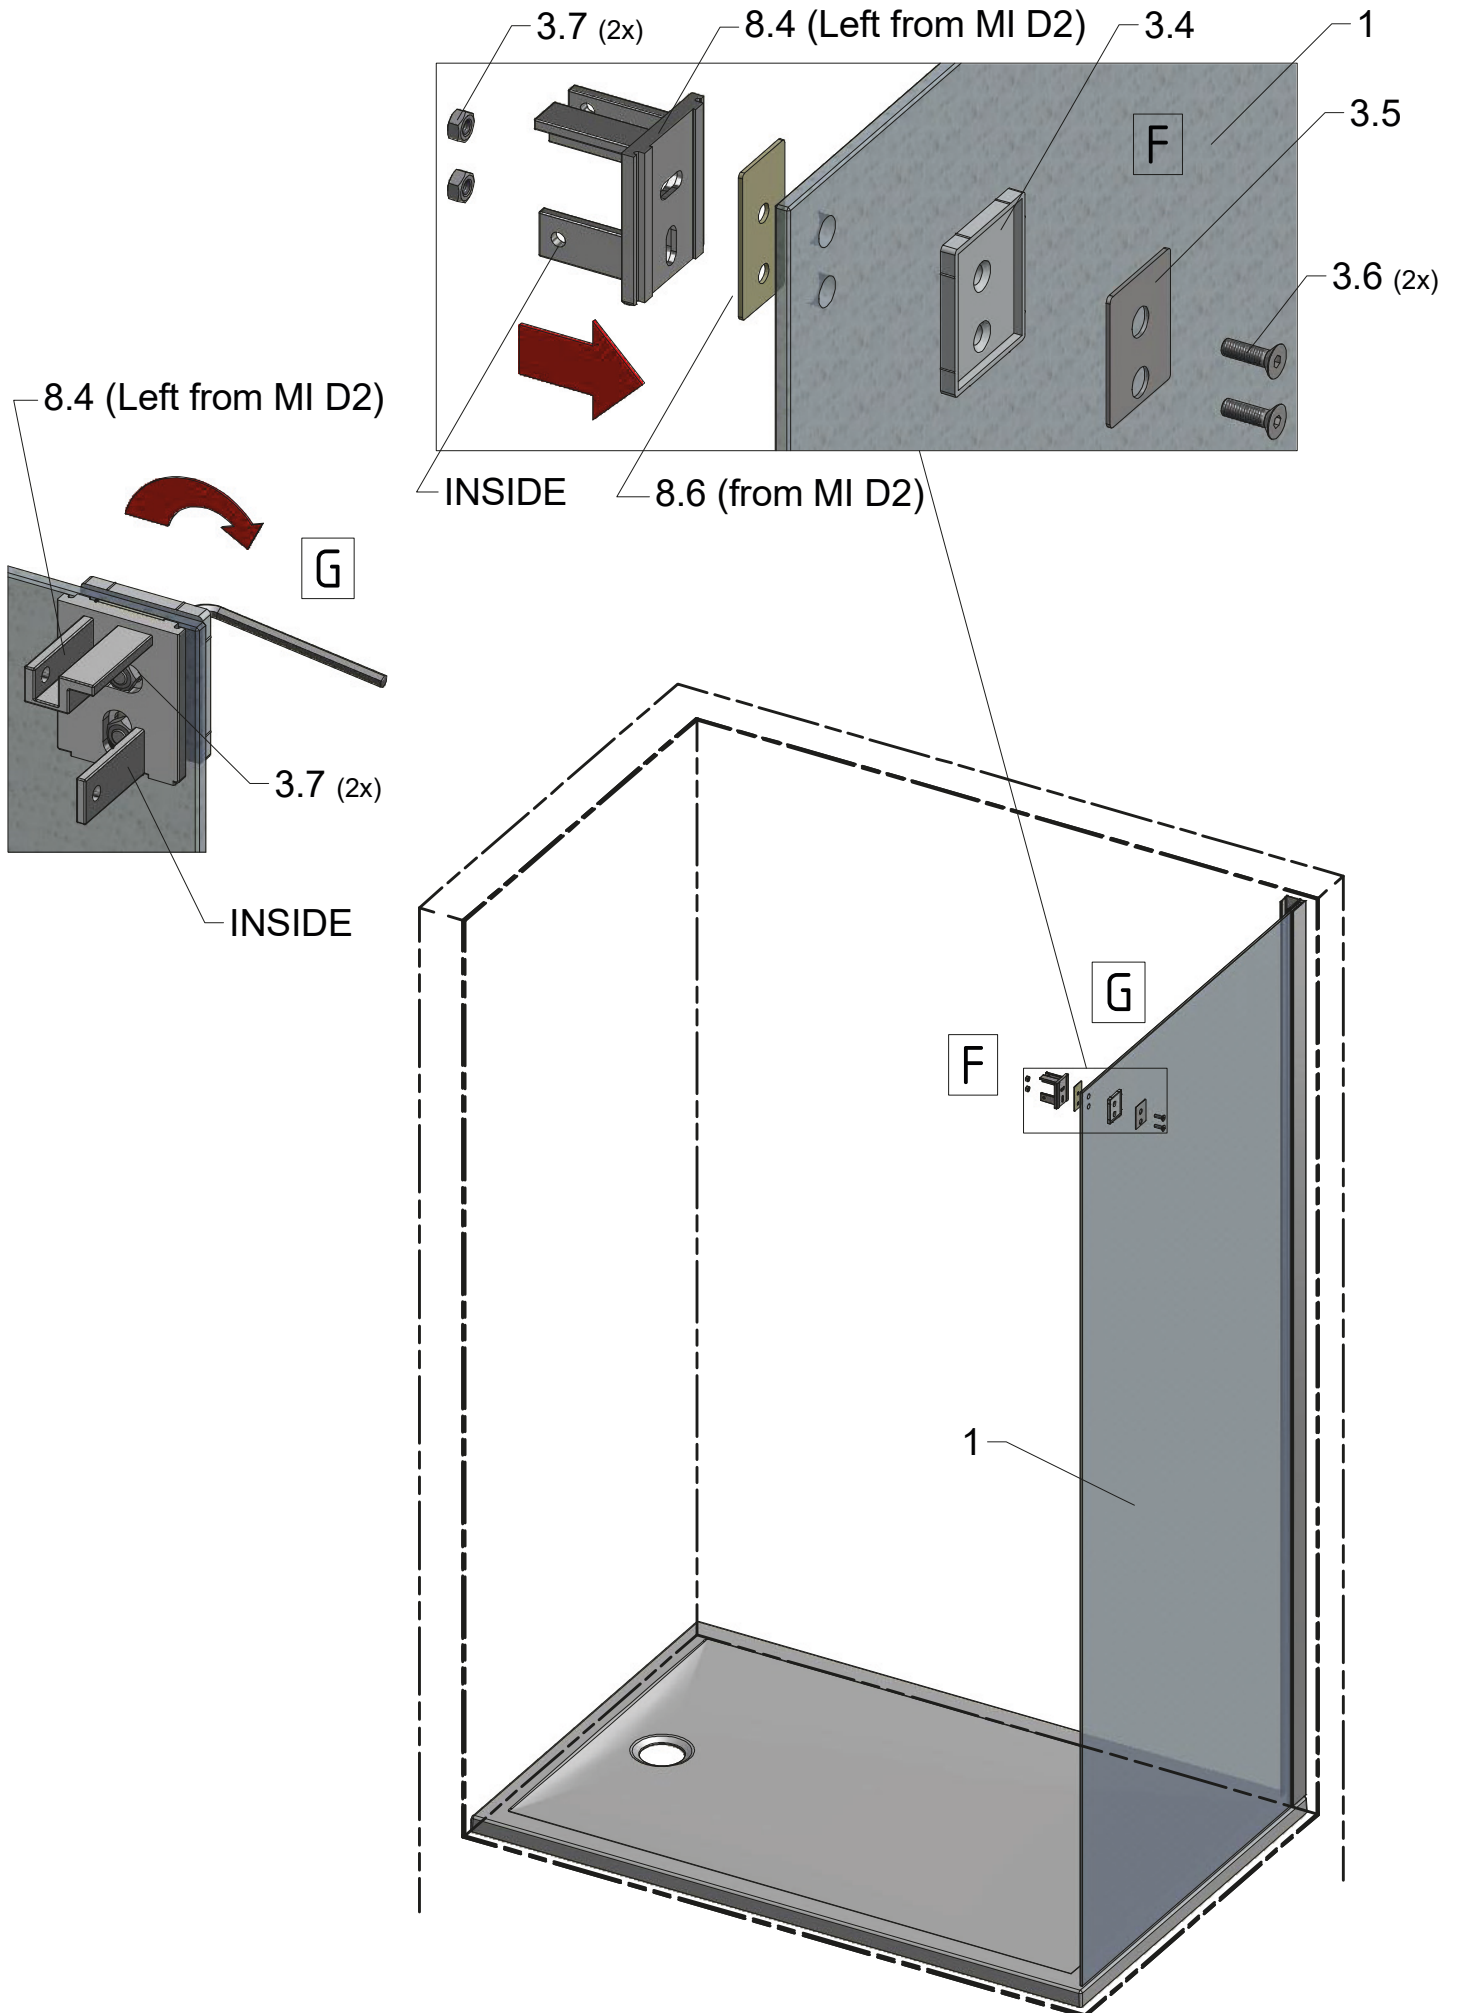

MI FX2	
TYPE	X (mm)
750	725-750
800	775-800
900	875-900
1000	975-1000
1100	1075-1100
1200	1175-1200

Next step in instructions is for right installation  
(for left installation - proceed in a mirror image)

**LEFT Installation**  
**(with MI D2R)**

**RIGHT Installation**  
**(with MI D2L)**

installation according  
to the instructions included  
with the MI D2 product

K